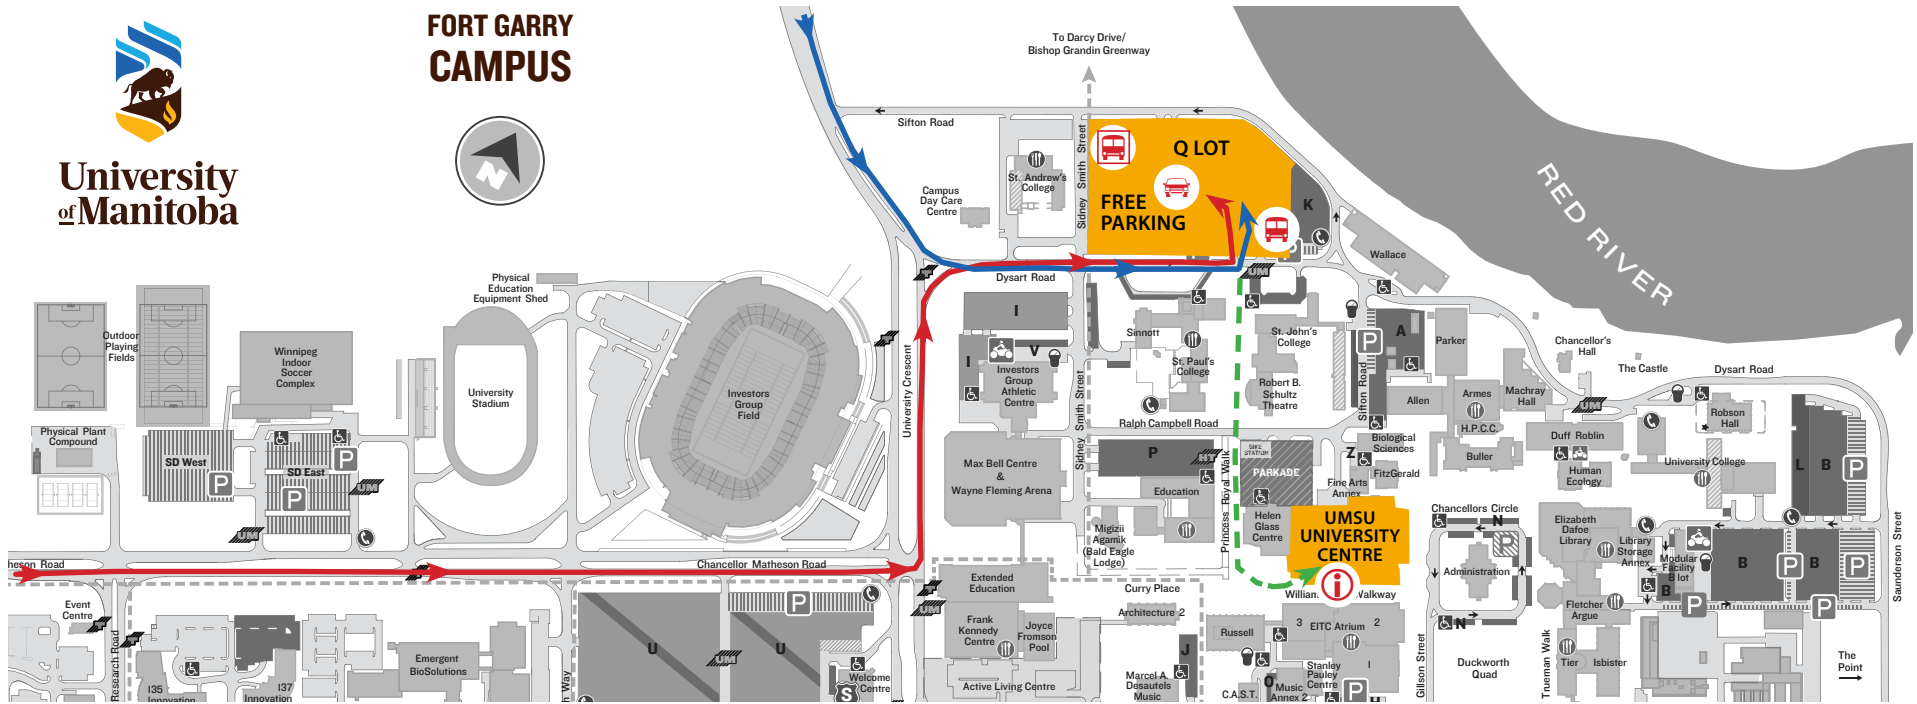

University of Manitoba

FORT GARRY CAMPUS

OPEN HOUSE ► DIRECTIONS TO FREE EVENT PARKING IN THE Q STUDENT PARKING LOT:

If arriving via University Crescent from Pembina Highway: ———

Keep left on University Crescent and veer east onto Dysart Road. From Dysart Road, turn left into the Q Student Parking lot 🚗.

If arriving via Bison Drive/Chancellor Matheson Road from Pembina Highway: ———

Keep left on Chancellor Matheson Road. Turn left onto University Crescent at the intersection of Chancellor Matheson Road and University Crescent. Keep right on University Crescent and turn right onto Dysart Road. From Dysart Road, turn left into the Q Student Parking Lot 🚗.

When you arrive: - - -

- **Free parking for students and parents (individual vehicles) is provided in the Q student parking lot all day on Thursday, February 23, 2023 (see 🚗 on map).**
Please proceed directly to UMSU University Centre (see ⓘ on map) after you park your vehicle.
- Paid parking is available in any metered area or in the UMSU University Centre parkade. Students and parents are responsible for paying for parking if they park in these areas. No parking is allowed in 24 hour reserved parking lots.
- Buses can drop off students in the bus drop off area on the east side of the Q student parking lot (see 🚌 on map). Students and school groups should proceed directly to UMSU University Centre (see ⓘ on map) after being dropped off.
- Bus parking is available in the bus parking area in the northwest corner of the Q student parking lot (see 🚌 on map).
- **All guests should proceed directly to UMSU University Centre (see ⓘ on map) after parking in the free parking area.**